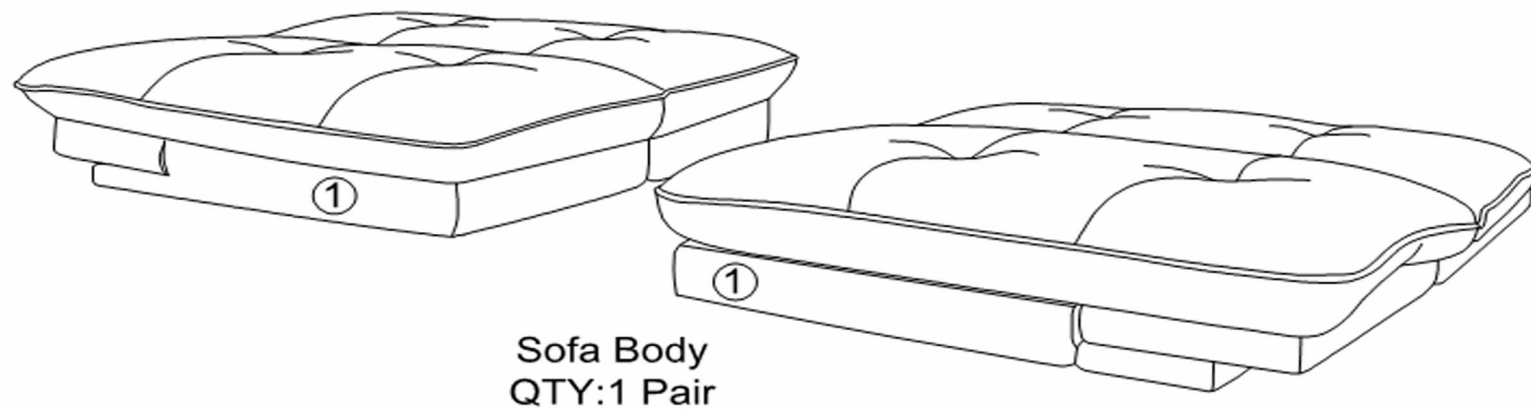

WARNING

- This product has been designed for seating three (3) average adults. To prevent injury and damage to this unit, PROHIBIT jumping on it.
 - This product is designed for home use and not intended for commercial use.
 - Children under the age of 5, small infants and babies should not sleep alone on this product for safety reasons.
 - Recommended # of people needed for handling: 2 (however it is always better to have an extra hand.)
 - THIS INSTRUCTION BOOKLET CONTAINS IMPORTANT SAFETY INFORMATION. PLEASE READ AND KEEP FOR FUTURE REFERENCE.
-

PARTS

Sofa Body
QTY:1 Pair

Leg
QTY:4

Center Leg
QTY:2

HARDWARE

A
Hex Key
M5
QTY : 1 PC

B
QTY : 4 PCS

C
Bolt
QTY : 4 PCS